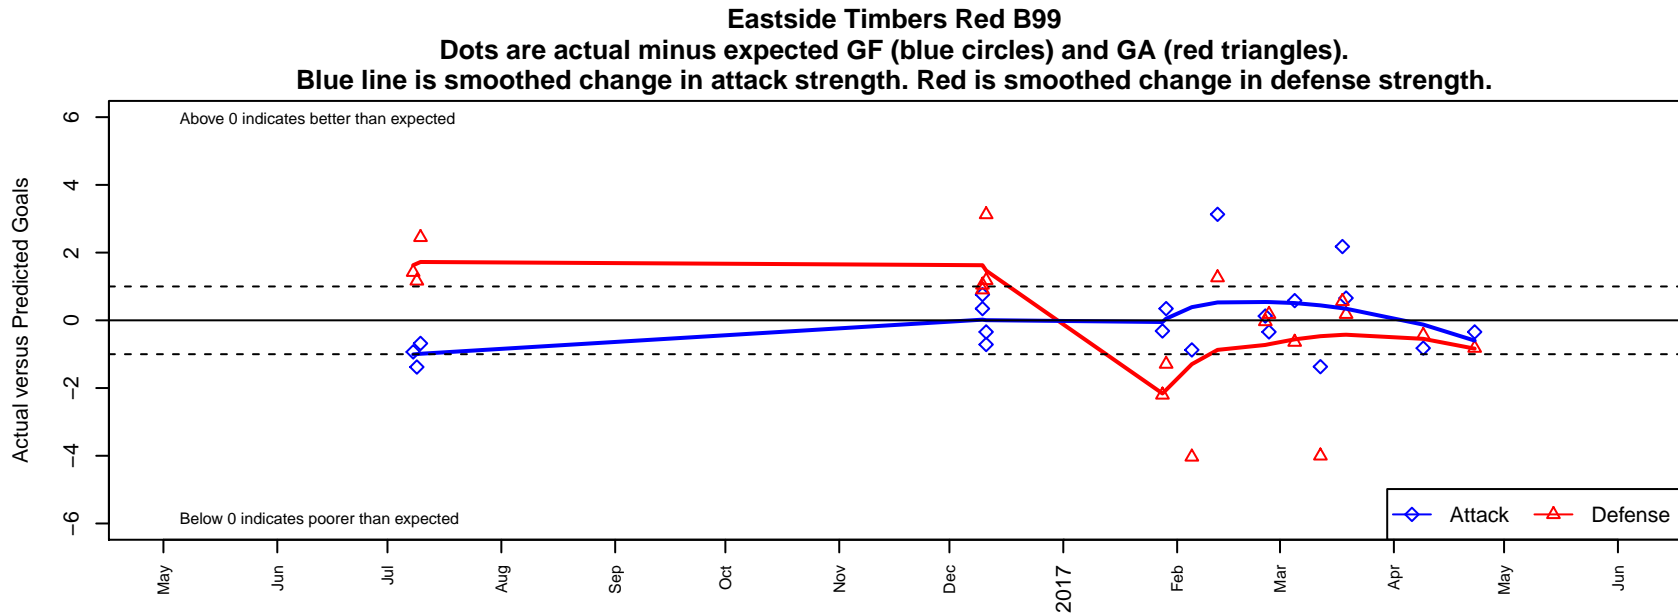

**attack and defense variance (black dot)
relative to other teams
and top 10 in region**

**attack and defense rating
relative to others at age
and all opponents in last 13 months**

**attack and defense rating
relative to others at age
and all opponents in last 13 months**

Eastside Timbers Red B99

Eastside United FC
Gresham, OR
B99 total strength=1589
attack=29.06 defense=8.14
spr league = Win OYS B99 Premier
notes= West Brom

alt names used:
EASTSIDE TIMBERS WEST BROM (RED) (Of
Eastside Timbers 99B West Brom
Eastside Timbers 99B West Brom

Venues played:
2016 Nike Crossfire Challenge Super Group U'
2016 Timbers Winter Showcase 1998/99 Show
2016 Win OYS B99 Premier
2016 OYS State Cup B99